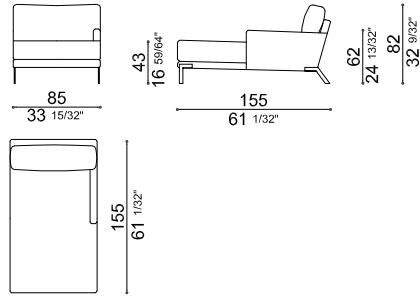

CHAL166DX

CHAL186DX

CHAL166SX

CHAL186SX

CHAISE LONGUE
CHAISE LONGUE

CHACHSX

CHACHDX

DORMEUSE
DORMEUSE

CHAD

POUF
OTTOMAN

CHAP80X80

CHAP80X60

CUSCINO OPTIONAL
OPTIONAL CUSHION

CHAC40X50

COMPOSIZIONI CONSIGLIATE
RECOMMENDED COMPOSITIONS

COMP. C1 332 X 97
CHAL166SX LAT 166 SX
CHAL166DX LAT 166 DX

COMP. C2 271 X 155
CHACHSX CHAISE LONGUE 155X85 SX
CHAL186DX LAT 186 DX

COMP. C3 251 X 155
CHAL166SX LAT 166 SX
CHACHDX CHAISE LONGUE 155X85 DX

COMP. C4 372 X 97
CHAL186SX LAT 186 SX
CHAL186DX LAT 186 DX