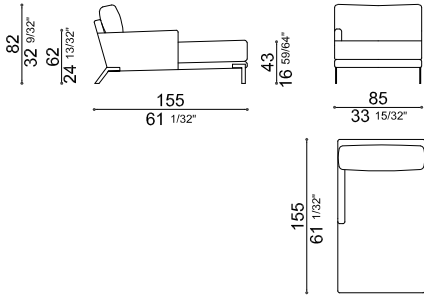

POLTRONA
ARMCHAIR

CHAP88

DIVANI
SOFAS

CHAD169

CHAD189

CHAD220

CHAD220

ELEMENTI LATERALI CON BRACCIOLO
ELEMENTS WITH ONE ARMREST

CHAL166DX

CHAL186DX

CHAL166SX

CHAL186SX

CHAISE LONGUE
CHAISE LONGUE

CHACHSX

CHACHDX

DORMEUSE
DORMEUSE

CHAD

POUF
OTTOMAN

CHAP80X80

CHAP80X60

CUSCINO OPTIONAL
OPTIONAL CUSHION

CHAC40X50

COMPOSIZIONI CONSIGLIATE
RECOMMENDED COMPOSITIONS

COMP. C1 332 X 97
CHAL166SX LAT 166 SX
CHAL166DX LAT 166 DX

COMP. C2 271 X 155
CHACHSX CHAISE LONGUE 155X85 SX
CHAL186DX LAT 186 DX

COMP. C3 251 X 155
CHAL166SX LAT 166 SX
CHACHDX CHAISE LONGUE 155X85 DX

COMP. C4 372 X 97
CHAL186SX LAT 186 SX
CHAL186DX LAT 186 DX