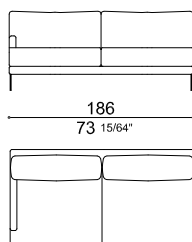

CHAL166DX

CHAL186DX

CHAL166SX

CHAL186SX

CHAISE LONGUE
CHAISE LONGUE

CHACHSX

CHACHDX

DORMEUSE
DORMEUSE

CHAD

POUF
OTTOMAN

CHAP80X80

CHAP80X60

CUSCINO OPTIONAL
OPTIONAL CUSHION

CHAC40X50

COMPOSIZIONI CONSIGLIATE
RECOMMENDED COMPOSITIONS

COMP. C1 332 X 97
CHAL166SX LAT 166 SX
CHAL166DX LAT 166 DX

COMP. C2 271 X 155
CHACHSX CHAISE LONGUE 155X85 SX
CHAL186DX LAT 186 DX

COMP. C3 251 X 155
CHAL166SX LAT 166 SX
CHACHDX CHAISE LONGUE 155X85 DX

COMP. C4 372 X 97
CHAL186SX LAT 186 SX
CHAL186DX LAT 186 DX