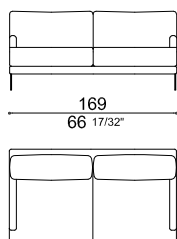

POLTRONA
ARMCHAIR

CHAP88

DIVANI
SOFAS

CHAD169

CHAD189

CHAD220

CHAD220

ELEMENTI LATERALI CON BRACCIOLO
ELEMENTS WITH ONE ARMREST

CHAL166DX

CHAL186DX

CHAL166SX

CHAL186SX

CHAISE LONGUE
CHAISE LONGUE

CHACHSX

CHACHDX

DORMEUSE
DORMEUSE

CHAD

POUF
OTTOMAN

CHAP80X80

CHAP80X60

CUSCINO OPTIONAL
OPTIONAL CUSHION

CHAC40X50

COMPOSIZIONI CONSIGLIATE
RECOMMENDED COMPOSITIONS

COMP. C1 332 X 97
CHAL166SX LAT 166 SX
CHAL166DX LAT 166 DX

COMP. C2 271 X 155
CHACHSX CHAISE LONGUE 155X85 SX
CHAL186DX LAT 186 DX

COMP. C3 251 X 155
CHAL166SX LAT 166 SX
CHACHDX CHAISE LONGUE 155X85 DX

COMP. C4 372 X 97
CHAL186SX LAT 186 SX
CHAL186DX LAT 186 DX