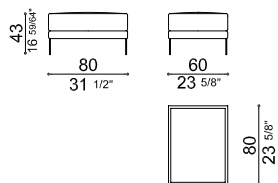

CHAL166DX

CHAL186DX

CHAL166SX

CHAL186SX

CHAISE LONGUE
CHAISE LONGUE

CHACHSX

CHACHDX

DORMEUSE
DORMEUSE

CHAD

POUF
OTTOMAN

CHAP80X80

CHAP80X60

CUSCINO OPTIONAL
OPTIONAL CUSHION

CHAC40X50

COMPOSIZIONI CONSIGLIATE
RECOMMENDED COMPOSITIONS

COMP. C1 332 X 97
CHAL166SX LAT 166 SX
CHAL166DX LAT 166 DX