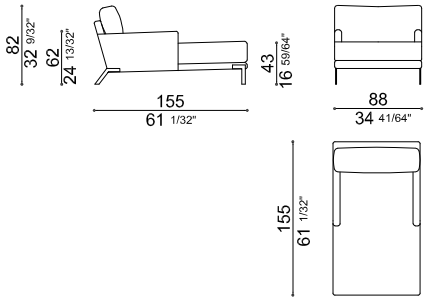

CHAL166DX

CHAL186DX

CHAL166SX

CHAL186SX

CHAISE LONGUE
CHAISE LONGUE

CHACHSX

CHACHDX

DORMEUSE
DORMEUSE

CHAD

POUF
OTTOMAN

CHAP80X80

CHAP80X60

CUSCINO OPTIONAL
OPTIONAL CUSHION

CHAC40X50

COMPOSIZIONI CONSIGLIATE
RECOMMENDED COMPOSITIONS

COMP. C1 332 X 97
CHAL166SX LAT 166 SX
CHAL166DX LAT 166 DX

COMP. C2 271 X 155
CHACHSX CHAISE LONGUE 155X85 SX
CHAL186DX LAT 186 DX

COMP. C3 251 X 155
CHAL166SX LAT 166 SX
CHACHDX CHAISE LONGUE 155X85 DX

COMP. C4 372 X 97
CHAL186SX LAT 186 SX
CHAL186DX LAT 186 DX