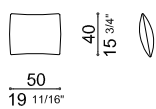

CHAD

POUF
OTTOMAN

CHAP80X80

CHAP80X60

CUSCINO OPTIONAL
OPTIONAL CUSHION

CHAC40X50

COMPOSIZIONI CONSIGLIATE
RECOMMENDED COMPOSITIONS

COMP. C1 332 X 97
CHAL166SX LAT 166 SX
CHAL166DX LAT 166 DX

COMP. C2 271 X 155
CHACHSX CHAISE LONGUE 155X85 SX
CHAL186DX LAT 186 DX

COMP. C3 251 X 155
CHAL166SX LAT 166 SX
CHACHDX CHAISE LONGUE 155X85 DX

COMP. C4 372 X 97
CHAL186SX LAT 186 SX
CHAL186DX LAT 186 DX