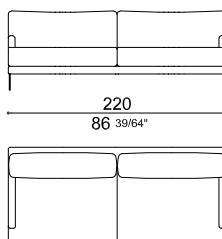

POLTRONA
ARMCHAIR

CHAP88

DIVANI
SOFAS

CHAD169

CHAD189

CHAD220

CHAD220

ELEMENTI LATERALI CON BRACCIOLO
ELEMENTS WITH ONE ARMREST

CHAD

POUF
OTTOMAN

CHAP80X80

CHAP80X60

CUSCINO OPTIONAL
OPTIONAL CUSHION

CHAC40X50

COMPOSIZIONI CONSIGLIATE
RECOMMENDED COMPOSITIONS

COMP. C1 332 X 97
CHAL166SX LAT 166 SX
CHAL166DX LAT 166 DX