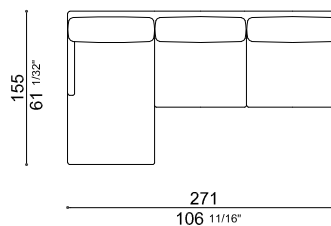

CHAD

POUF
OTTOMAN

CHAP80X80

CHAP80X60

CUSCINO OPTIONAL
OPTIONAL CUSHION

CHAC40X50

COMPOSIZIONI CONSIGLIATE
RECOMMENDED COMPOSITIONS

COMP. C1 332 X 97
CHAL166SX LAT 166 SX
CHAL166DX LAT 166 DX

COMP. C2 271 X 155
CHACHSX CHAISE LONGUE 155X85 SX
CHAL186DX LAT 186 DX

COMP. C3 251 X 155
CHAL166SX LAT 166 SX
CHACHDX CHAISE LONGUE 155X85 DX

COMP. C4 372 X 97
CHAL186SX LAT 186 SX
CHAL186DX LAT 186 DX