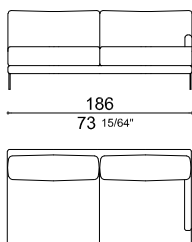

POLTRONA
ARMCHAIR

DIVANI
SOFAS

ELEMENTI LATERALI CON BRACCIOLO
ELEMENTS WITH ONE ARMREST

CHAL186DX