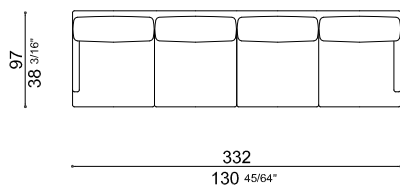

CHAD

POUF
OTTOMAN

CHAP80X80

CHAP80X60

CUSCINO OPTIONAL
OPTIONAL CUSHION

CHAC40X50

COMPOSIZIONI CONSIGLIATE
RECOMMENDED COMPOSITIONS

COMP. C1 332 X 97
CHAL166SX LAT 166 SX
CHAL166DX LAT 166 DX

COMP. C2 271 X 155
CHACHSX CHAISE LONGUE 155X85 SX
CHAL186DX LAT 186 DX

COMP. C3 251 X 155
CHAL166SX LAT 166 SX
CHACHDX CHAISE LONGUE 155X85 DX

COMP. C4 372 X 97
CHAL186SX LAT 186 SX
CHAL186DX LAT 186 DX