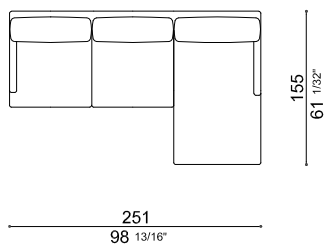

CHAD

POUF
OTTOMAN

CHAP80X80

CHAP80X60

CUSCINO OPTIONAL
OPTIONAL CUSHION

CHAC40X50

COMPOSIZIONI CONSIGLIATE
RECOMMENDED COMPOSITIONS

COMP. C1 332 X 97
CHAL166SX LAT 166 SX
CHAL166DX LAT 166 DX

COMP. C2 271 X 155
CHACHSX CHAISE LONGUE 155X85 SX
CHAL186DX LAT 186 DX

COMP. C3 251 X 155
CHAL166SX LAT 166 SX
CHACHDX CHAISE LONGUE 155X85 DX

COMP. C4 372 X 97
CHAL186SX LAT 186 SX
CHAL186DX LAT 186 DX