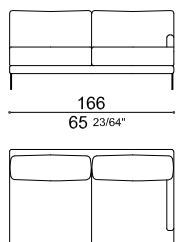

ELEMENTI LATERALI CON BRACCIOLO
ELEMENTS WITH ONE ARMREST

CHAL166DX