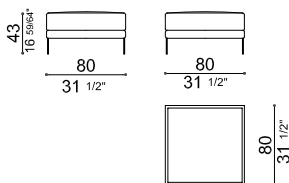

CHAL166DX

CHAL186DX

CHAL166SX

CHAL186SX

CHAISE LONGUE
CHAISE LONGUE

CHACHSX

CHACHDX

DORMEUSE
DORMEUSE

CHAD

POUF
OTTOMAN

CHAP80X80

CHAP80X60

CUSCINO OPTIONAL
OPTIONAL CUSHION

CHAC40X50

COMPOSIZIONI CONSIGLIATE
RECOMMENDED COMPOSITIONS

COMP. C1 332 X 97
CHAL166SX LAT 166 SX
CHAL166DX LAT 166 DX