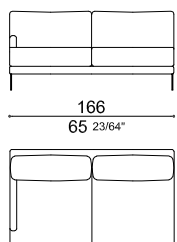

POLTRONA
ARMCHAIR

DIVANI
SOFAS

ELEMENTI LATERALI CON BRACCIOLO
ELEMENTS WITH ONE ARMREST

CHAL166SX