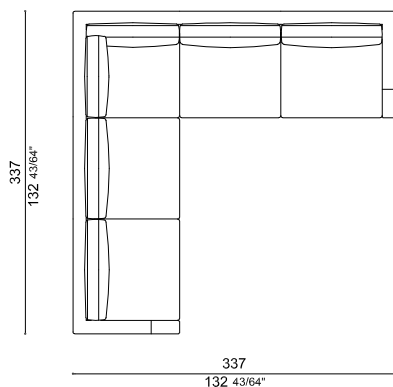

COMPOSIZIONI CONSIGLIATE
RECOMMENDED COMPOSITIONS

COMP. C1 370X112
 MAXL185SX LAT 185 SX
 MAXL185DX LAT 185 DX

COMP. C2 367X195
 MAXL255SX LAT 255 SX
 MAXM195DX CHAISE LONGUE 112X195 DX

COMP. C3 337X337
 MAXL225SX LAT 225 SX
 MAXA112X112 ANG 112X112
 MAXL225DX LAT 225 DX

COMP. C4 622X112
 MAXL255SX LAT 255 SX
 MAXP112X122 POUF 112X112
 MAXL255DX LAT 255 DX