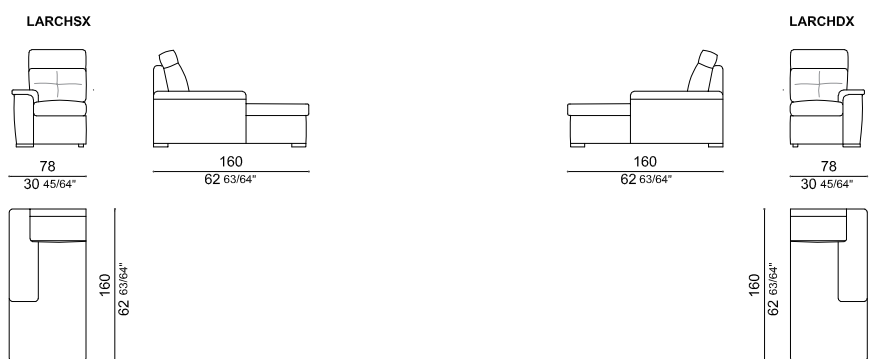

POLTRONA ARMCHAIR

LARPOL109

Optional: meccanismo relax elettrico
Optional: electric motion

ELEMENTI LATERALI CON BRACCIOLO ELEMENTS WITH ONE ARMREST

LARL78SX

LARL100SX

LARL100DX

LARL78DX

ELEMENTI CENTRALI CENTRAL ELEMENTS

LARC55

LARC77

ELEMENTO ANGOLARE CORNER ELEMENT

LARANG

POUF OTTOMANS

LARPF7070

CHAISE LONGUE
CHAISE LONGUE

COMPOSIZIONI CONSIGLIATE
RECOMMENDED COMPOSITIONS

COMP. C1 255 X 160
 LR100SX LAT 100 SX + M.RELAX
 LARC77 CENT 77
 LARCHDX CHAISE LONGUE DX

COMP. C2 321 X 97
 1 X LAR78SX LAT 78 SX + M.RELAX
 3 X LARC55 CENT 55
 1 X LAR78DX LAT 78 DX + M.RELAX

COMP. C3 272 X 117
 LR78SX LAT 78 SX + M.RELAX
 LARC77 CENT 77
 LARANG ANG 117X117
 LARPF7070 POUF 70X70

COMP. C4 321 X 97
 1 X LARCHSX CHAISE LONGUE SX
 4 X LARC77 CENT 77
 1 X LAR100DX LAT 100 DX + M.RELAX