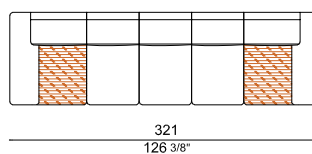

COMPOSIZIONI CONSIGLIATE
RECOMMENDED COMPOSITIONS

COMP. C1 255 X 160
 LR100SX LAT 100 SX + M.RELAX
 LARC77 CENT 77
 LARCHDX CHAISE LONGUE DX

COMP. C2 321 X 97
 1 X LAR78SX LAT 78 SX + M.RELAX
 3 X LARC55 CENT 55
 1 X LAR78DX LAT 78 DX + M.RELAX