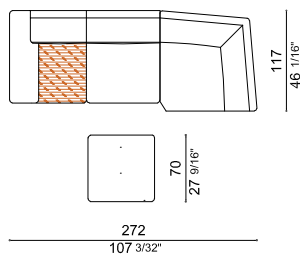

COMPOSIZIONI CONSIGLIATE
RECOMMENDED COMPOSITIONS

COMP. C1 255 X 160
 LR100SX LAT 100 SX + M.RELAX
 LARC77 CENT 77
 LARCHDX CHAISE LONGUE DX

COMP. C2 321 X 97
 1 X LAR78SX LAT 78 SX + M.RELAX
 3 X LARC55 CENT 55
 1 X LAR78DX LAT 78 DX + M.RELAX

COMP. C3 272 X 117
 LR78SX LAT 78 SX + M.RELAX
 LARC77 CENT 77
 LARANG ANG 117X117
 LARPF7070 POUF 70X70

COMP. C4 321 X 97
 1 X LARCHSX CHAISE LONGUE SX
 4 X LARC77 CENT 77
 1 X LAR100DX LAT 100 DX + M.RELAX