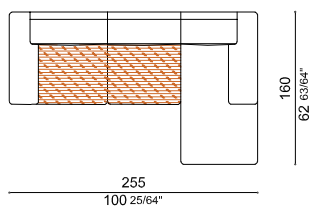

COMPOSIZIONI CONSIGLIATE
RECOMMENDED COMPOSITIONS

COMP. C1 255 X 160
 LR100SX LAT 100 SX + M.RELAX
 LARC77 CENT 77
 LARCHDX CHAISE LONGUE DX

COMP. C2 321 X 97
 1 X LAR78SX LAT 78 SX + M.RELAX
 3 X LARC55 CENT 55
 1 X LAR78DX LAT 78 DX + M.RELAX