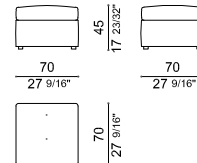

POUF OTTOMANS

LARPF7070