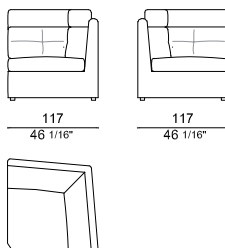

ELEMENTI CENTRALI CENTRAL ELEMENTS

LARC55

LARC77

ELEMENTO ANGOLARE CORNER ELEMENT

LARANG

POUF OTTOMANS

LARPF7070

CHAISE LONGUE
CHAISE LONGUE

COMPOSIZIONI CONSIGLIATE
RECOMMENDED COMPOSITIONS

COMP. C1 255 X 160
 LR100SX LAT 100 SX + M.RELAX
 LARC77 CENT 77
 LARCHDX CHAISE LONGUE DX

COMP. C2 321 X 97
 1 X LAR78SX LAT 78 SX + M.RELAX
 3 X LARC55 CENT 55
 1 X LAR78DX LAT 78 DX + M.RELAX